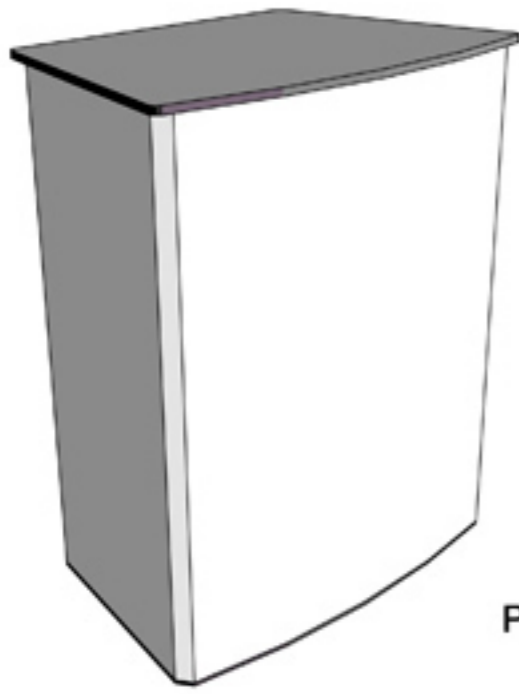

Peddler II
Demo Cabinet

Perspective View

Counter Top

GRAPHIC SPECS: Peddler II (36") Demo Cabinet & Peddler II (42") Demo Cabinet