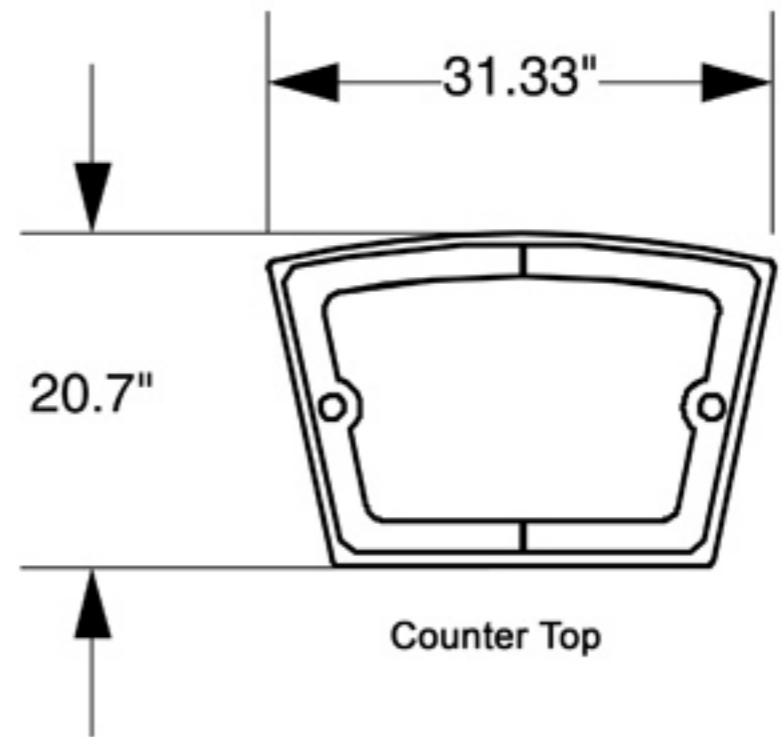

Peddler II
Demo Cabinet

Perspective View

Counter Top

GRAPHIC SPECS: Peddler II (36") Demo Cabinet & Peddler II (42") Demo Cabinet